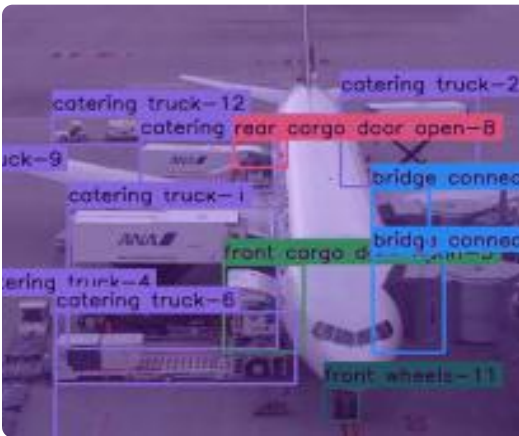

Streamline Airport Operations and Generate Additional Revenue with AI Vision

Detect. Understand. Instantly Act.

Chooch helps airports reduce costs and optimize operations while improving the passenger travel experience. The **Chooch® AI Vision Platform** provides easy-to-use tools for monitoring video streams, sending real-time alerts, and analyzing airport traffic. Advanced object recognition algorithms, cutting edge generative AI, and predictive analytics make it easier to correct undesirable behavior and generate additional revenue for airports.

Regulate traffic and vehicle flows

Detect vehicles in loading/unloading zones, identify ride-share and taxi vehicles in non-pickup areas, and utilize ALPR for vehicle identification.

Improve passenger flow management

Use heat-maps to identify congested areas and deploy ReadyNow™ loitering models to alert airport personnel.

Accelerate aircraft turnaround times

Ensure that plane touch points are on track and on-time to identify delays before they disrupt operations.

Identify safety and security risks

Detect suspicious objects, behaviors like excessive crowding, fast movements, and entry into go and no-go zones.

Get up and running fast with ReadyNow™ models

Traffic Management
License Plate Recognition
Heatmaps
Path Flow Analysis
Crowding
Slip & Fall
PPE
Loitering
Firearms
Facial Recognition
Demographics
Sentiment Analysis
...and more